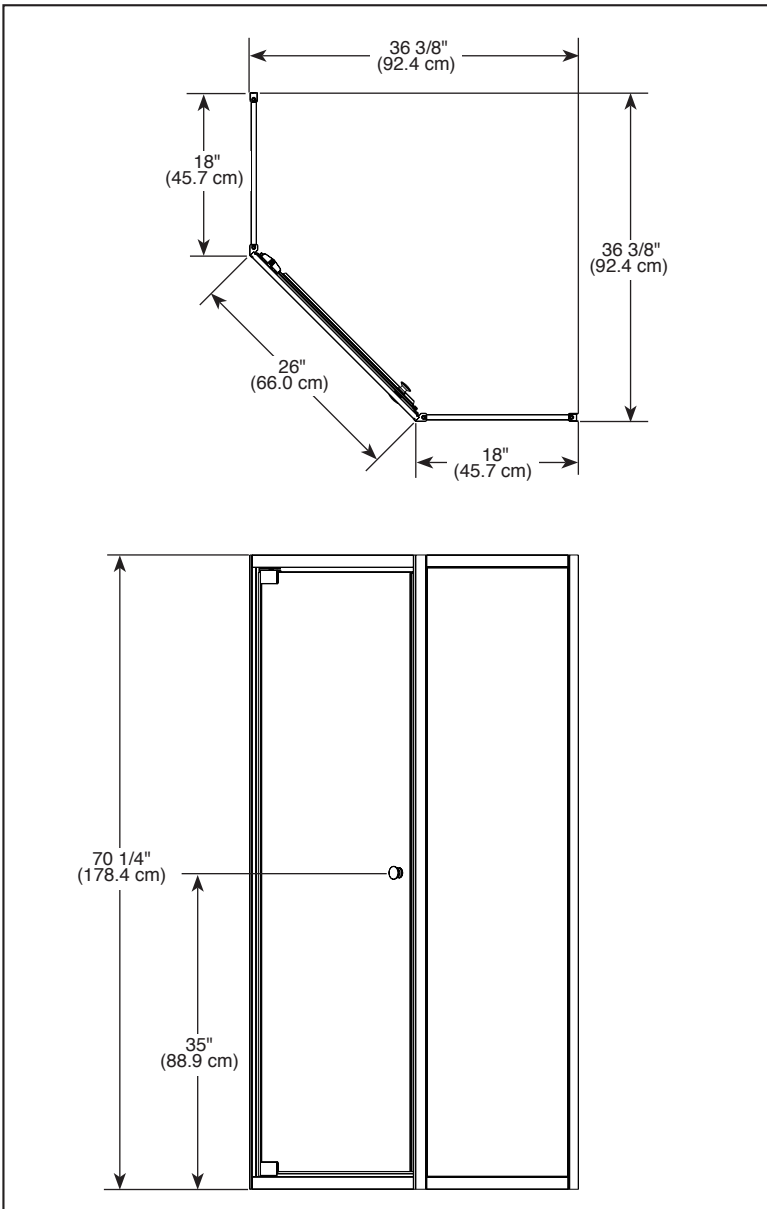

see what Delta can do™

38" Glue-up Shower Wall Set

- Fits corners from 38" x 38" down to 32" x 32"
- Easy-to-clean: high gloss material
- Easy-to-install: 3-piece glue-up shower wall
- Convenient storage: 3 large shelves
- 10 Year limited residential & 1 year commercial warranty

COLOR/FINISH

- White

B69912-3838-WH

Submitted Model No.: _____

Specific Features: _____

38" Neo-Angle Shower Enclosure

Submitted Model No.: _____

Specific Features: _____

MODEL B99912-3838-PC 38" NEO-ANGLE SHOWER ENCLOSURE

- Fits 38" Neo-Angle shower base
- Chrome finish hardware
- Clear tempered glass door and panels
- Do-It-Yourself installation instructions
- Can install with tile applications