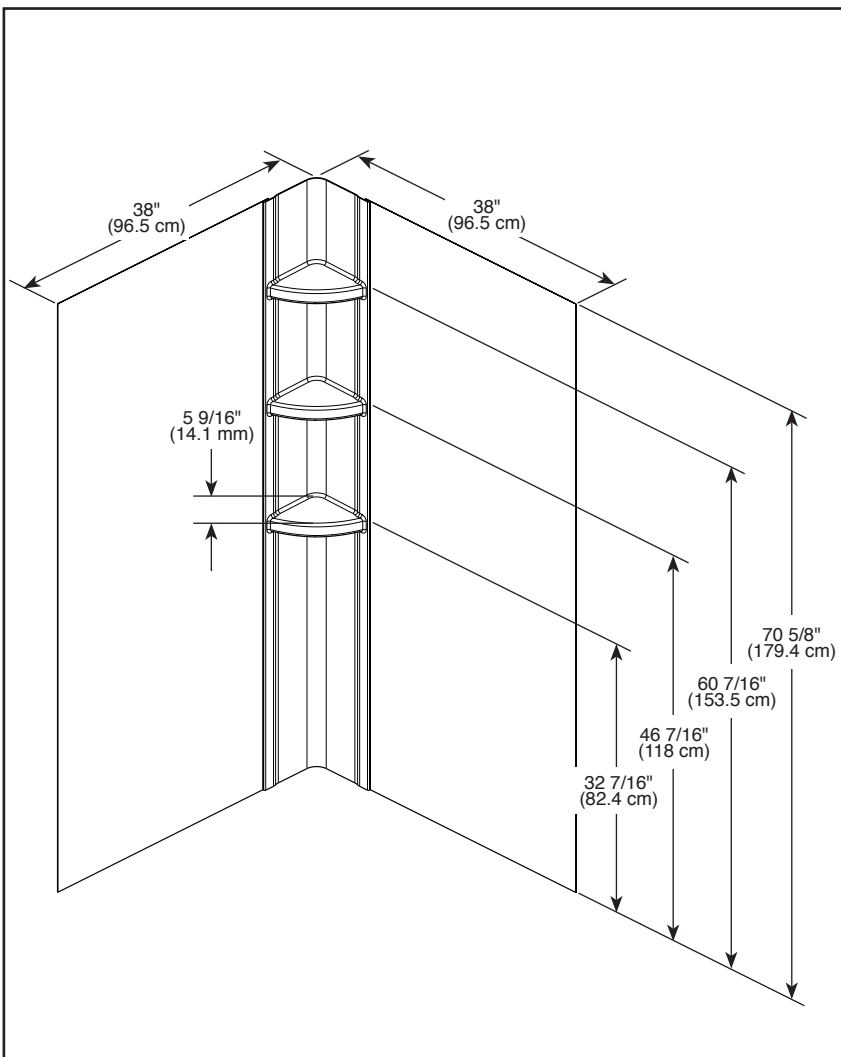

see what Delta can do™

38" Glue-up Shower Wall Set

- Fits corners from 38" x 38" down to 32" x 32"
- Easy-to-clean: high gloss material
- Easy-to-install: 3-piece glue-up shower wall
- Convenient storage: 3 large shelves
- 10 Year limited residential & 1 year commercial warranty

COLOR/FINISH

- White

B69912-3838-WH

Submitted Model No.: _____

Specific Features: _____

38" Neo-Angle Shower Enclosure

Submitted Model No.: _____

Specific Features: _____

MODEL B99912-3838-PC 38" NEO-ANGLE SHOWER ENCLOSURE

- Fits 38" Neo-Angle shower base
- Chrome finish hardware
- Clear tempered glass door and panels
- Do-It-Yourself installation instructions
- Can install with tile applications