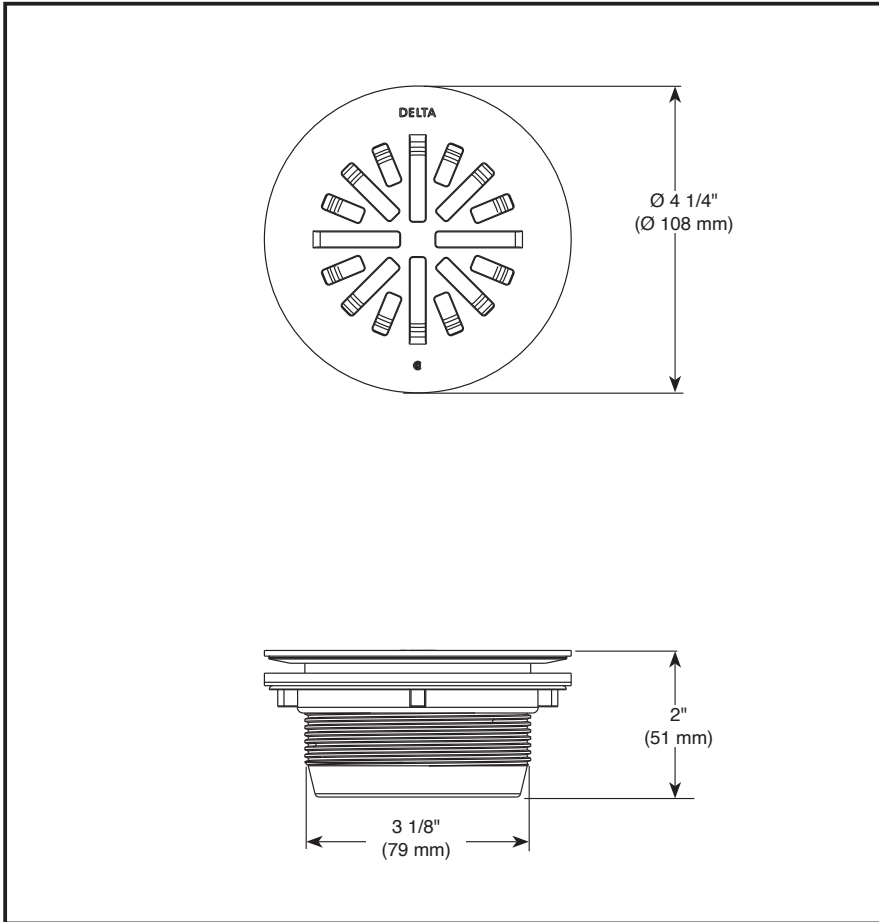

Submitted Model No.: _____

Specific Features: _____

▲ Designate proper finish suffix

see what Delta can doSM

ACCESSORIES

■ 4" Prefab Round Shower Drain

STANDARD SPECIFICATIONS:

- Brass body and drain grate
- Snap-in drain grate
- Drain for use with preformed shower stall bases
- Compression gasket tightens around 2" Schedule 40 pipe with caulking nut and wrench
- For use with 2" metal or plastic pipe; includes 2" plastic pipe gasket/bushing.

see what Delta can do™

38" Glue-up Shower Wall Set

- Fits corners from 38" x 38" down to 32" x 32"
- Easy-to-clean: high gloss material
- Easy-to-install: 3-piece glue-up shower wall
- Convenient storage: 3 large shelves
- 10 Year limited residential & 1 year commercial warranty

MODEL B99912-3838-PC 38" NEO-ANGLE SHOWER ENCLOSURE

- Fits 38" Neo-Angle shower base
- Chrome finish hardware
- Clear tempered glass door and panels
- Do-It-Yourself installation instructions
- Can install with tile applications